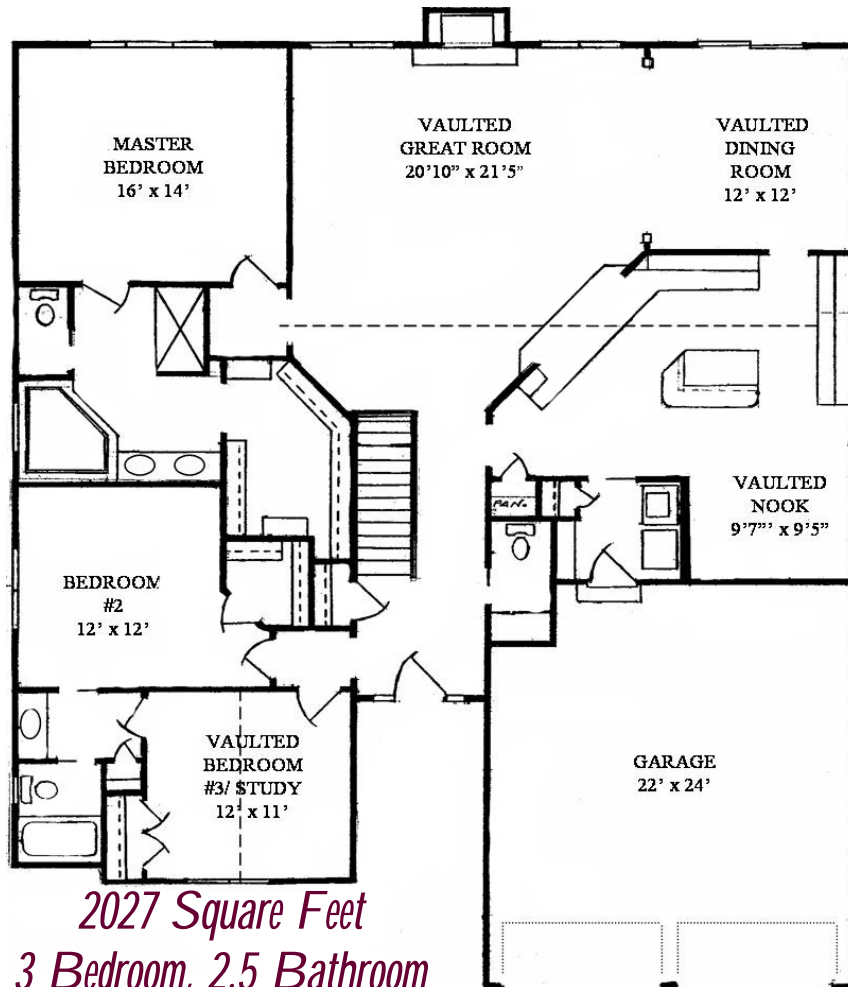

Craig A. Taelman
CUSTOM HOMES

The Westbury

The Premier Series

2027 Square Feet
3 Bedroom, 2.5 Bathroom